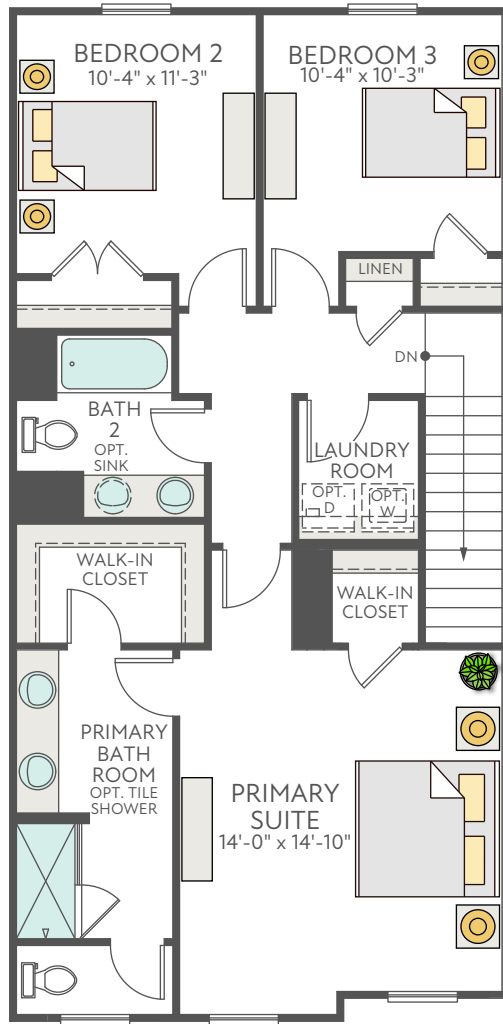

END UNIT CONDITION
FLEX SPACE SIDE EXTERIOR STYLE
A

FIRST FLOOR EXTERIOR STYLE A

END UNIT CONDITION
PORCH SIDE EXTERIOR STYLE A

END UNIT CONDITION
FLEX SPACE SIDE EXTERIOR STYLE A

SECOND FLOOR EXTERIOR STYLE A

END UNIT CONDITION
PORCH SIDE EXTERIOR STYLE A

END UNIT CONDITION
FLEX SPACE SIDE EXTERIOR STYLE A

THIRD FLOOR EXTERIOR STYLE A

END UNIT CONDITION
PORCH SIDE EXTERIOR STYLE A

OPT. FIREPLACE

OPT. 12' SLIDING GLASS DOOR

OPT. BATHROOM 3 AT FLEX SPACE

OPT. GOURMET KITCHEN

OPT. SHOWER AT BATH 3

OPT. BEDROOM 4 WITH BATH

END UNIT CONDITION
FLEX SPACE SIDE EXTERIOR STYLE B

FIRST FLOOR EXTERIOR STYLE B

END UNIT CONDITION
PORCH SIDE EXTERIOR STYLE B