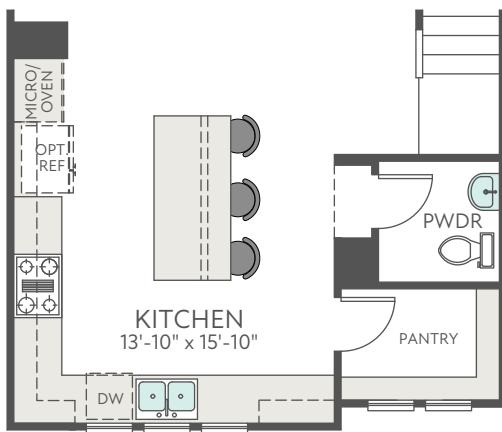

END UNIT CONDITION
FLEX SPACE SIDE EXTERIOR STYLE
A

FIRST FLOOR EXTERIOR STYLE A

END UNIT CONDITION
PORCH SIDE EXTERIOR STYLE A

END UNIT CONDITION
FLEX SPACE SIDE EXTERIOR STYLE A

SECOND FLOOR EXTERIOR STYLE A

END UNIT CONDITION
PORCH SIDE EXTERIOR STYLE A

END UNIT CONDITION
FLEX SPACE SIDE EXTERIOR STYLE A

THIRD FLOOR EXTERIOR STYLE A

END UNIT CONDITION
PORCH SIDE EXTERIOR STYLE A

OPT. FIREPLACE

OPT. 12' SLIDING GLASS DOOR

OPT. BATHROOM 3 AT FLEX SPACE

OPT. GOURMET KITCHEN

OPT. SHOWER AT BATH 3

OPT. BEDROOM 4 WITH BATH

END UNIT CONDITION
FLEX SPACE SIDE EXTERIOR STYLE B

FIRST FLOOR EXTERIOR STYLE B

END UNIT CONDITION
PORCH SIDE EXTERIOR STYLE B