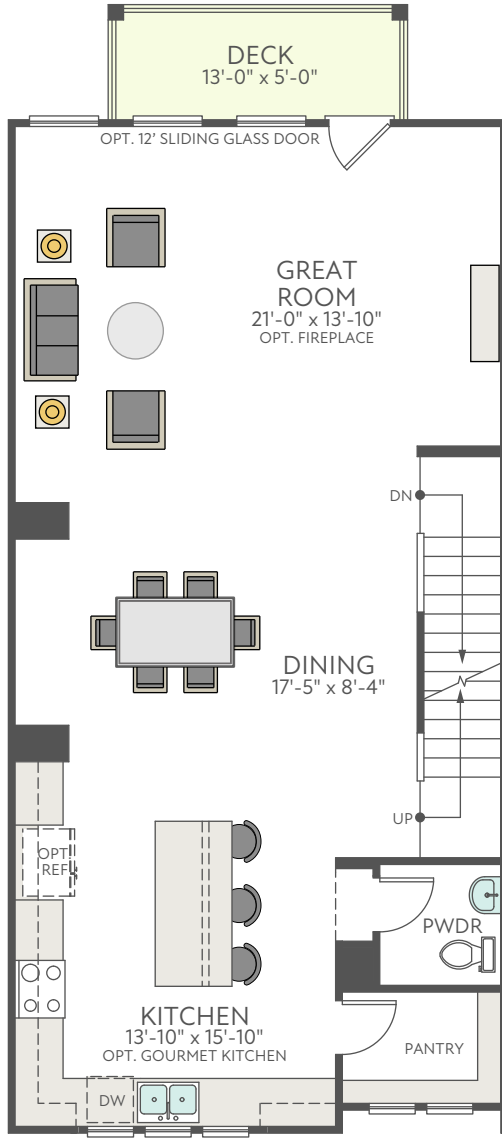

END UNIT CONDITION
FLEX SPACE SIDE EXTERIOR STYLE
A

FIRST FLOOR EXTERIOR STYLE A

END UNIT CONDITION
PORCH SIDE EXTERIOR STYLE A

END UNIT CONDITION
FLEX SPACE SIDE EXTERIOR STYLE A

SECOND FLOOR EXTERIOR STYLE A

END UNIT CONDITION
PORCH SIDE EXTERIOR STYLE A

END UNIT CONDITION
FLEX SPACE SIDE EXTERIOR STYLE A

THIRD FLOOR EXTERIOR STYLE A

END UNIT CONDITION
PORCH SIDE EXTERIOR STYLE A

OPT. FIREPLACE

OPT. 12' SLIDING GLASS DOOR

OPT. BATHROOM 3 AT FLEX SPACE

OPT. GOURMET KITCHEN

OPT. SHOWER AT BATH 3

OPT. BEDROOM 4 WITH BATH

END UNIT CONDITION
FLEX SPACE SIDE EXTERIOR STYLE B

FIRST FLOOR EXTERIOR STYLE B

END UNIT CONDITION
PORCH SIDE EXTERIOR STYLE B