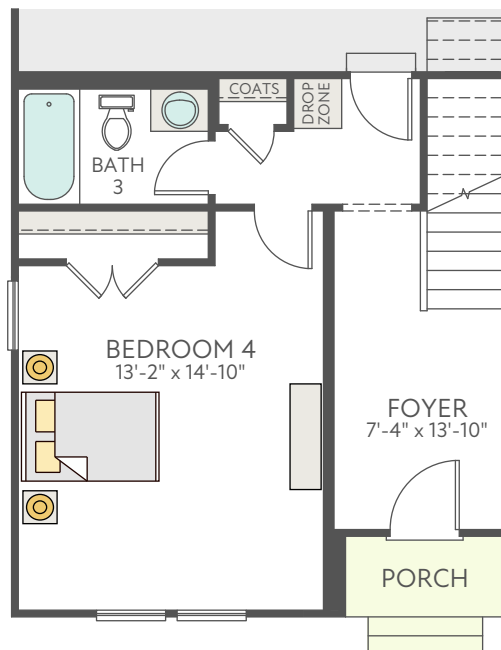

END UNIT CONDITION
FLEX SPACE SIDE EXTERIOR STYLE
A

FIRST FLOOR EXTERIOR STYLE A

END UNIT CONDITION
PORCH SIDE EXTERIOR STYLE A

END UNIT CONDITION
FLEX SPACE SIDE EXTERIOR STYLE A

SECOND FLOOR EXTERIOR STYLE A

END UNIT CONDITION
PORCH SIDE EXTERIOR STYLE A

END UNIT CONDITION
FLEX SPACE SIDE EXTERIOR STYLE A

THIRD FLOOR EXTERIOR STYLE A

END UNIT CONDITION
PORCH SIDE EXTERIOR STYLE A

OPT. FIREPLACE

OPT. 12' SLIDING GLASS DOOR

OPT. BATHROOM 3 AT FLEX SPACE

OPT. GOURMET KITCHEN

OPT. SHOWER AT BATH 3

OPT. BEDROOM 4 WITH BATH

END UNIT CONDITION
FLEX SPACE SIDE EXTERIOR STYLE B

FIRST FLOOR EXTERIOR STYLE B

END UNIT CONDITION
PORCH SIDE EXTERIOR STYLE B