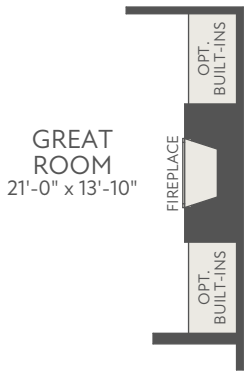

END UNIT CONDITION
FLEX SPACE SIDE EXTERIOR STYLE
A

FIRST FLOOR EXTERIOR STYLE A

END UNIT CONDITION
PORCH SIDE EXTERIOR STYLE A

END UNIT CONDITION
FLEX SPACE SIDE EXTERIOR STYLE A

SECOND FLOOR EXTERIOR STYLE A

END UNIT CONDITION
PORCH SIDE EXTERIOR STYLE A

END UNIT CONDITION
FLEX SPACE SIDE EXTERIOR STYLE A

THIRD FLOOR EXTERIOR STYLE A

END UNIT CONDITION
PORCH SIDE EXTERIOR STYLE A

OPT. FIREPLACE

OPT. 12' SLIDING GLASS DOOR