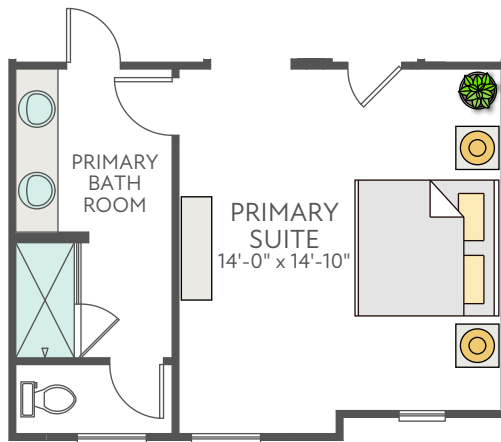

END UNIT CONDITION
PORCH SIDE EXTERIOR STYLE A

END UNIT CONDITION
FLEX SPACE SIDE EXTERIOR STYLE A

THIRD FLOOR EXTERIOR STYLE A

END UNIT CONDITION
PORCH SIDE EXTERIOR STYLE A

OPT. FIREPLACE

OPT. 12' SLIDING GLASS DOOR

OPT. BATHROOM 3 AT FLEX SPACE

OPT. GOURMET KITCHEN

OPT. SHOWER AT BATH 3

OPT. BEDROOM 4 WITH BATH

END UNIT CONDITION
FLEX SPACE SIDE EXTERIOR STYLE B

FIRST FLOOR EXTERIOR STYLE B

END UNIT CONDITION
PORCH SIDE EXTERIOR STYLE B

SECOND FLOOR EXTERIOR STYLE B

END UNIT CONDITION
PORCH SIDE EXTERIOR STYLE B

END UNIT CONDITION
FLEX SPACE SIDE EXTERIOR STYLE B

THIRD FLOOR EXTERIOR STYLE B

END UNIT CONDITION
PORCH SIDE EXTERIOR STYLE B