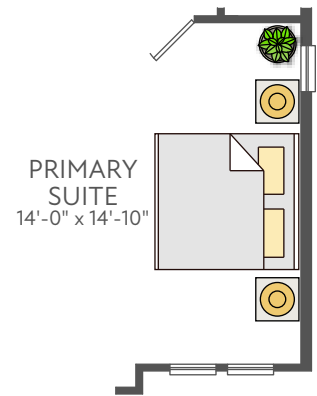

OPT. BATHROOM 3 AT FLEX SPACE

OPT. GOURMET KITCHEN

OPT. SHOWER AT BATH 3

OPT. BEDROOM 4 WITH BATH

END UNIT CONDITION
FLEX SPACE SIDE EXTERIOR STYLE B

FIRST FLOOR EXTERIOR STYLE B

END UNIT CONDITION
PORCH SIDE EXTERIOR STYLE B

END UNIT CONDITION
FLEX SPACE SIDE EXTERIOR STYLE C

FIRST FLOOR EXTERIOR STYLE C

END UNIT CONDITION
PORCH SIDE EXTERIOR STYLE C

SECOND FLOOR EXTERIOR STYLE C

END UNIT CONDITION
PORCH SIDE EXTERIOR STYLE C

END UNIT CONDITION
FLEX SPACE SIDE EXTERIOR STYLE
C

THIRD FLOOR EXTERIOR STYLE C

END UNIT CONDITION
PORCH SIDE EXTERIOR STYLE C