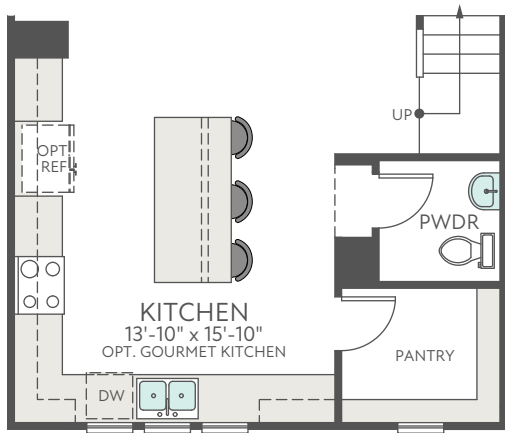

END UNIT CONDITION
PORCH SIDE EXTERIOR STYLE A

END UNIT CONDITION
FLEX SPACE SIDE EXTERIOR STYLE A

THIRD FLOOR EXTERIOR STYLE A

END UNIT CONDITION
PORCH SIDE EXTERIOR STYLE A

OPT. FIREPLACE

OPT. 12' SLIDING GLASS DOOR

OPT. BATHROOM 3 AT FLEX SPACE

OPT. GOURMET KITCHEN

OPT. SHOWER AT BATH 3

OPT. BEDROOM 4 WITH BATH

END UNIT CONDITION
FLEX SPACE SIDE EXTERIOR STYLE B

FIRST FLOOR EXTERIOR STYLE B

END UNIT CONDITION
PORCH SIDE EXTERIOR STYLE B

SECOND FLOOR EXTERIOR STYLE B

END UNIT CONDITION
PORCH SIDE EXTERIOR STYLE B

END UNIT CONDITION
FLEX SPACE SIDE EXTERIOR STYLE B

THIRD FLOOR EXTERIOR STYLE B

END UNIT CONDITION
PORCH SIDE EXTERIOR STYLE B