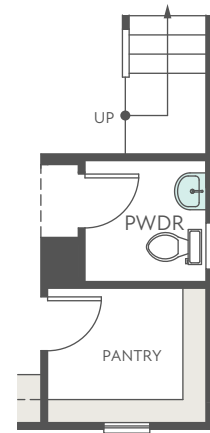

END UNIT CONDITION
FLEX SPACE SIDE EXTERIOR STYLE
A

FIRST FLOOR EXTERIOR STYLE A

END UNIT CONDITION
PORCH SIDE EXTERIOR STYLE A

END UNIT CONDITION
FLEX SPACE SIDE EXTERIOR STYLE A

SECOND FLOOR EXTERIOR STYLE A

END UNIT CONDITION
PORCH SIDE EXTERIOR STYLE A

END UNIT CONDITION
FLEX SPACE SIDE EXTERIOR STYLE A

THIRD FLOOR EXTERIOR STYLE A

END UNIT CONDITION
PORCH SIDE EXTERIOR STYLE A

OPT. FIREPLACE

OPT. 12' SLIDING GLASS DOOR

OPT. BATHROOM 3 AT FLEX SPACE

OPT. GOURMET KITCHEN

OPT. SHOWER AT BATH 3

OPT. BEDROOM 4 WITH BATH

END UNIT CONDITION
FLEX SPACE SIDE EXTERIOR STYLE B

FIRST FLOOR EXTERIOR STYLE B

END UNIT CONDITION
PORCH SIDE EXTERIOR STYLE B

SECOND FLOOR EXTERIOR STYLE B

END UNIT CONDITION
PORCH SIDE EXTERIOR STYLE B

END UNIT CONDITION
FLEX SPACE SIDE EXTERIOR STYLE B

THIRD FLOOR EXTERIOR STYLE B

END UNIT CONDITION
PORCH SIDE EXTERIOR STYLE B