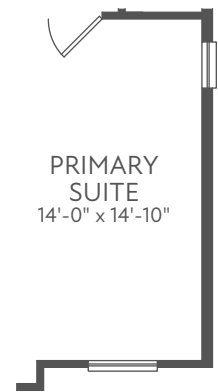

OPT. BATHROOM 3 AT FLEX SPACE

OPT. GOURMET KITCHEN

OPT. SHOWER AT BATH 3

OPT. BEDROOM 4 WITH BATH

END UNIT CONDITION
FLEX SPACE SIDE EXTERIOR STYLE B

FIRST FLOOR EXTERIOR STYLE B

END UNIT CONDITION
PORCH SIDE EXTERIOR STYLE B

SECOND FLOOR EXTERIOR STYLE B

END UNIT CONDITION
PORCH SIDE EXTERIOR STYLE B

END UNIT CONDITION
FLEX SPACE SIDE EXTERIOR STYLE B

THIRD FLOOR EXTERIOR STYLE B

END UNIT CONDITION
PORCH SIDE EXTERIOR STYLE B