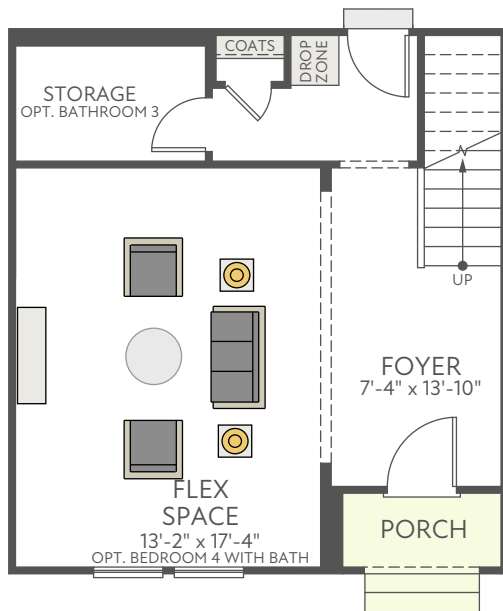

OPT. BATHROOM 3 AT FLEX SPACE

OPT. GOURMET KITCHEN

OPT. SHOWER AT BATH 3

OPT. BEDROOM 4 WITH BATH

END UNIT CONDITION
FLEX SPACE SIDE EXTERIOR STYLE B

FIRST FLOOR EXTERIOR STYLE B

END UNIT CONDITION
PORCH SIDE EXTERIOR STYLE B

SECOND FLOOR EXTERIOR STYLE B

END UNIT CONDITION
PORCH SIDE EXTERIOR STYLE B

END UNIT CONDITION
FLEX SPACE SIDE EXTERIOR STYLE B

THIRD FLOOR EXTERIOR STYLE B

END UNIT CONDITION
PORCH SIDE EXTERIOR STYLE B