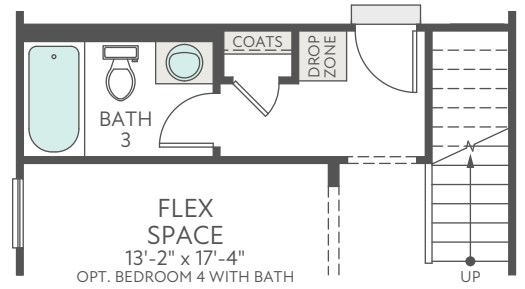

END UNIT CONDITION
FLEX SPACE SIDE EXTERIOR STYLE
A

FIRST FLOOR EXTERIOR STYLE A

END UNIT CONDITION
PORCH SIDE EXTERIOR STYLE A

END UNIT CONDITION
FLEX SPACE SIDE EXTERIOR STYLE A

SECOND FLOOR EXTERIOR STYLE A

END UNIT CONDITION
PORCH SIDE EXTERIOR STYLE A

END UNIT CONDITION
FLEX SPACE SIDE EXTERIOR STYLE A

THIRD FLOOR EXTERIOR STYLE A

END UNIT CONDITION
PORCH SIDE EXTERIOR STYLE A

OPT. FIREPLACE

OPT. 12' SLIDING GLASS DOOR

OPT. BATHROOM 3 AT FLEX SPACE

OPT. GOURMET KITCHEN

OPT. SHOWER AT BATH 3

OPT. BEDROOM 4 WITH BATH

END UNIT CONDITION
FLEX SPACE SIDE EXTERIOR STYLE B

FIRST FLOOR EXTERIOR STYLE B

END UNIT CONDITION
PORCH SIDE EXTERIOR STYLE B