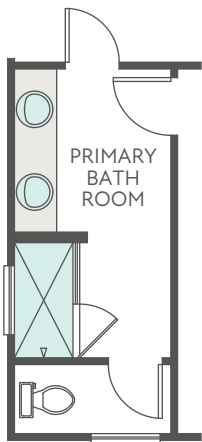

END UNIT CONDITION
PORCH SIDE EXTERIOR STYLE A

END UNIT CONDITION
FLEX SPACE SIDE EXTERIOR STYLE A

THIRD FLOOR EXTERIOR STYLE A

END UNIT CONDITION
PORCH SIDE EXTERIOR STYLE A

OPT. FIREPLACE

OPT. 12' SLIDING GLASS DOOR

OPT. BATHROOM 3 AT FLEX SPACE

OPT. GOURMET KITCHEN

OPT. SHOWER AT BATH 3

OPT. BEDROOM 4 WITH BATH

END UNIT CONDITION
FLEX SPACE SIDE EXTERIOR STYLE B

FIRST FLOOR EXTERIOR STYLE B

END UNIT CONDITION
PORCH SIDE EXTERIOR STYLE B

SECOND FLOOR EXTERIOR STYLE B

END UNIT CONDITION
PORCH SIDE EXTERIOR STYLE B

END UNIT CONDITION
FLEX SPACE SIDE EXTERIOR STYLE B

THIRD FLOOR EXTERIOR STYLE B

END UNIT CONDITION
PORCH SIDE EXTERIOR STYLE B