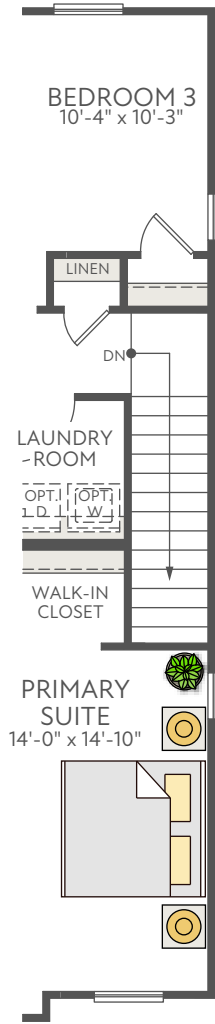

END UNIT CONDITION
FLEX SPACE SIDE EXTERIOR STYLE
A

FIRST FLOOR EXTERIOR STYLE A

END UNIT CONDITION
PORCH SIDE EXTERIOR STYLE A

END UNIT CONDITION
FLEX SPACE SIDE EXTERIOR STYLE A

SECOND FLOOR EXTERIOR STYLE A

END UNIT CONDITION
PORCH SIDE EXTERIOR STYLE A

END UNIT CONDITION
FLEX SPACE SIDE EXTERIOR STYLE A

THIRD FLOOR EXTERIOR STYLE A

END UNIT CONDITION
PORCH SIDE EXTERIOR STYLE A

OPT. FIREPLACE

OPT. 12' SLIDING GLASS DOOR

OPT. BATHROOM 3 AT FLEX SPACE

OPT. GOURMET KITCHEN

OPT. SHOWER AT BATH 3

OPT. BEDROOM 4 WITH BATH

END UNIT CONDITION
FLEX SPACE SIDE EXTERIOR STYLE B

FIRST FLOOR EXTERIOR STYLE B

END UNIT CONDITION
PORCH SIDE EXTERIOR STYLE B

SECOND FLOOR EXTERIOR STYLE B

END UNIT CONDITION
PORCH SIDE EXTERIOR STYLE B

END UNIT CONDITION
FLEX SPACE SIDE EXTERIOR STYLE B

THIRD FLOOR EXTERIOR STYLE B

END UNIT CONDITION
PORCH SIDE EXTERIOR STYLE B