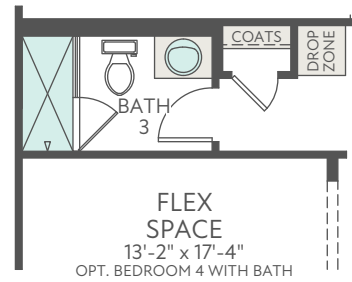

OPT. BATHROOM 3 AT FLEX SPACE

OPT. GOURMET KITCHEN

OPT. SHOWER AT BATH 3

OPT. BEDROOM 4 WITH BATH

END UNIT CONDITION
FLEX SPACE SIDE EXTERIOR STYLE B

FIRST FLOOR EXTERIOR STYLE B

END UNIT CONDITION
PORCH SIDE EXTERIOR STYLE B