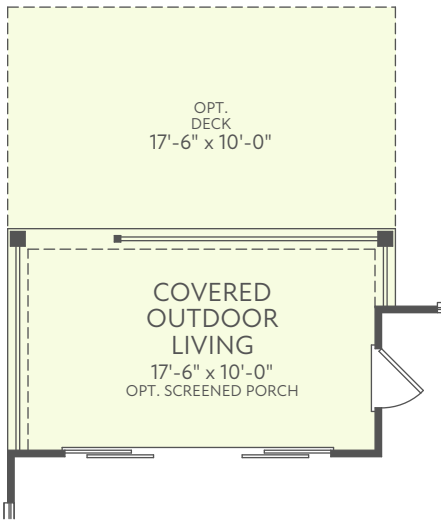

FIRST FLOOR EXTERIOR STYLE B

SECOND FLOOR EXTERIOR STYLE B

FIRST FLOOR EXTERIOR STYLE C

FIRST FLOOR EXTERIOR STYLE D

SECOND FLOOR EXTERIOR STYLE C

SECOND FLOOR EXTERIOR STYLE D

OPT. SUNROOM

OPT. SCREENED PORCH

OPT. GOURMET KITCHEN

OPT. 12' SLIDING GLASS DOOR

OPT. OFFICE

OPT. POWDER

OPT. PRIMARY BATHROOM UPGRADE

OPT. GUEST SUITE SHOWER

OPT. FIREPLACE

OPT. SHOWER AT BATHROOM 2

OPT. SHOWER AT BATHROOM 3