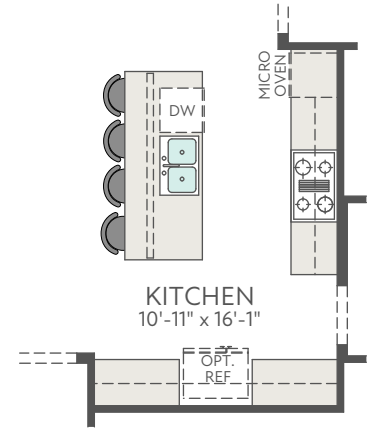

FIRST FLOOR EXTERIOR STYLE B

SECOND FLOOR EXTERIOR STYLE B

FIRST FLOOR EXTERIOR STYLE C

FIRST FLOOR EXTERIOR STYLE D

SECOND FLOOR EXTERIOR STYLE C

SECOND FLOOR EXTERIOR STYLE D

OPT. SUNROOM

OPT. SCREENED PORCH

OPT. GOURMET KITCHEN

OPT. 12' SLIDING GLASS DOOR

OPT. OFFICE

OPT. POWDER

OPT. PRIMARY BATHROOM UPGRADE

OPT. GUEST SUITE SHOWER

OPT. FIREPLACE

OPT. SHOWER AT BATHROOM 2

OPT. SHOWER AT BATHROOM 3