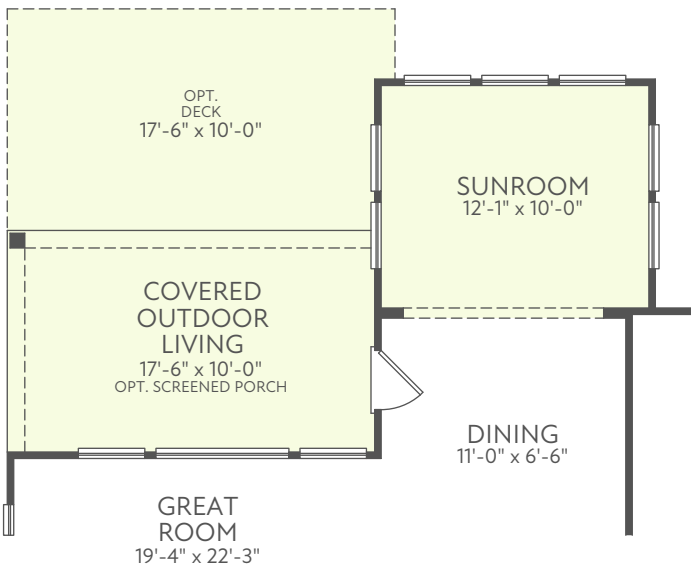

FIRST FLOOR EXTERIOR STYLE B

SECOND FLOOR EXTERIOR STYLE B

FIRST FLOOR EXTERIOR STYLE C

FIRST FLOOR EXTERIOR STYLE D

SECOND FLOOR EXTERIOR STYLE C

SECOND FLOOR EXTERIOR STYLE D

OPT. SUNROOM

OPT. SCREENED PORCH

OPT. GOURMET KITCHEN

OPT. 12' SLIDING GLASS DOOR

OPT. OFFICE

OPT. POWDER

OPT. PRIMARY BATHROOM UPGRADE

OPT. GUEST SUITE SHOWER

OPT. FIREPLACE

OPT. SHOWER AT BATHROOM 2

OPT. SHOWER AT BATHROOM 3