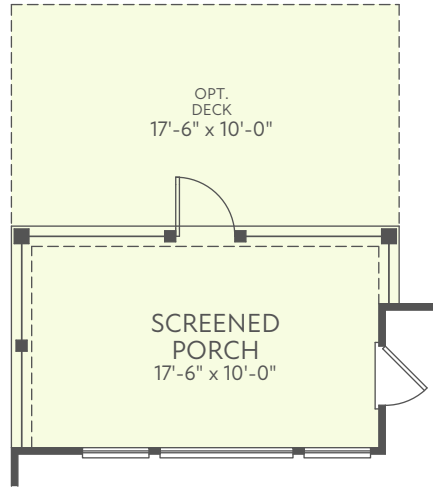

FIRST FLOOR EXTERIOR STYLE B

SECOND FLOOR EXTERIOR STYLE B

FIRST FLOOR EXTERIOR STYLE C

FIRST FLOOR EXTERIOR STYLE D

SECOND FLOOR EXTERIOR STYLE C

SECOND FLOOR EXTERIOR STYLE D

OPT. SUNROOM

OPT. SCREENED PORCH

OPT. GOURMET KITCHEN

OPT. 12' SLIDING GLASS DOOR

OPT. OFFICE

OPT. POWDER

OPT. PRIMARY BATHROOM UPGRADE

OPT. GUEST SUITE SHOWER

OPT. FIREPLACE

OPT. SHOWER AT BATHROOM 2

OPT. SHOWER AT BATHROOM 3