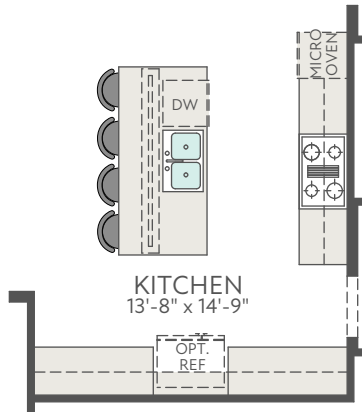

FIRST FLOOR EXTERIOR STYLE B

SECOND FLOOR EXTERIOR STYLE B

FIRST FLOOR EXTERIOR STYLE C

FIRST FLOOR EXTERIOR STYLE E

SECOND FLOOR EXTERIOR STYLE C

SECOND FLOOR EXTERIOR STYLE E

OPT. 12' SLIDING GLASS DOOR

OPT. SCREENED PORCH

OPT. FIREPLACE

OPT. SUNROOM

OPT. GUEST SUITE

OPT. PRIMARY BATHROOM UP GRADE

OPT. OFFICE

OPT. SHOWER AT BATHROOM 2

OPT. GUEST SUITE W SHOWER

OPT. SHOWER AT BATHROOM 3