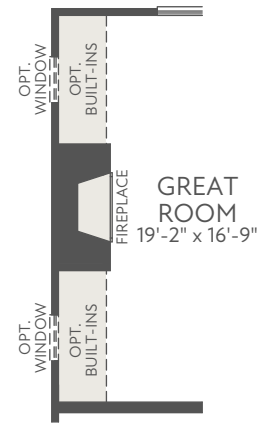

FIRST FLOOR EXTERIOR STYLE B

SECOND FLOOR EXTERIOR STYLE B

FIRST FLOOR EXTERIOR STYLE C

FIRST FLOOR EXTERIOR STYLE E

SECOND FLOOR EXTERIOR STYLE C

SECOND FLOOR EXTERIOR STYLE E

OPT. 12' SLIDING GLASS DOOR

OPT. SCREENED PORCH

OPT. FIREPLACE

OPT. SUNROOM

OPT. GUEST SUITE

OPT. PRIMARY BATHROOM UP GRADE

OPT. OFFICE

OPT. SHOWER AT BATHROOM 2

OPT. GUEST SUITE W SHOWER

OPT. SHOWER AT BATHROOM 3