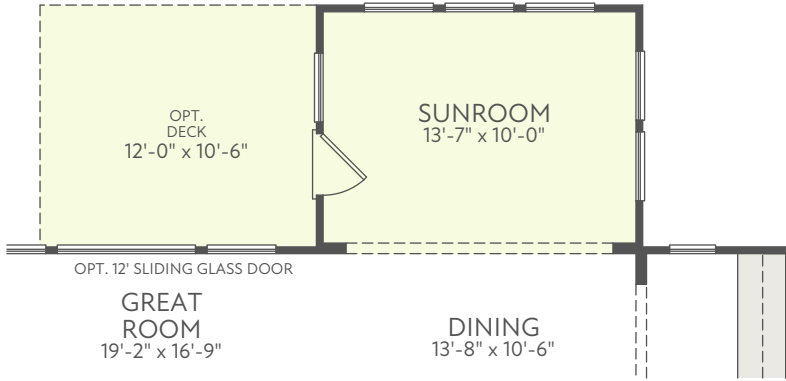

FIRST FLOOR EXTERIOR STYLE B

SECOND FLOOR EXTERIOR STYLE B

FIRST FLOOR EXTERIOR STYLE C

FIRST FLOOR EXTERIOR STYLE E

SECOND FLOOR EXTERIOR STYLE C

SECOND FLOOR EXTERIOR STYLE E

OPT. 12' SLIDING GLASS DOOR

OPT. SCREENED PORCH

OPT. FIREPLACE

OPT. SUNROOM

OPT. GUEST SUITE

OPT. PRIMARY BATHROOM UP GRADE

OPT. OFFICE

OPT. SHOWER AT BATHROOM 2

OPT. GUEST SUITE W SHOWER

OPT. SHOWER AT BATHROOM 3