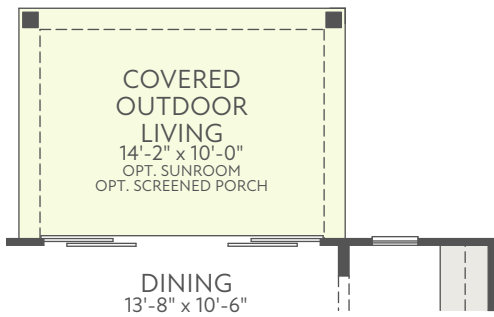

FIRST FLOOR EXTERIOR STYLE B

SECOND FLOOR EXTERIOR STYLE B

FIRST FLOOR EXTERIOR STYLE C

FIRST FLOOR EXTERIOR STYLE E

SECOND FLOOR EXTERIOR STYLE C

SECOND FLOOR EXTERIOR STYLE E

OPT. 12' SLIDING GLASS DOOR

OPT. SCREENED PORCH

OPT. FIREPLACE

OPT. SUNROOM

OPT. GUEST SUITE

OPT. PRIMARY BATHROOM UP GRADE

OPT. OFFICE

OPT. SHOWER AT BATHROOM 2

OPT. GUEST SUITE W SHOWER

OPT. SHOWER AT BATHROOM 3