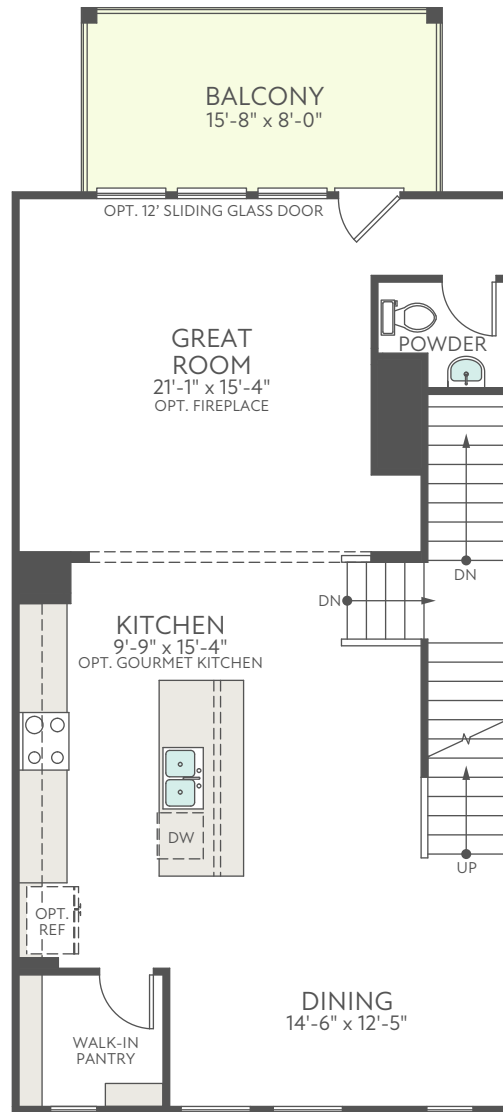

FIRST FLOOR EXTERIOR STYLE C

SECOND FLOOR EXTERIOR STYLE C

THIRD FLOOR EXTERIOR STYLE C

OPT. GOURMET KITCHEN

OPT. TILE SHOWER

OPT. TILE SHOWER AT DUAL PRIMARY

OPT. BATH ROOM 3 AT GAME ROOM

OPT. FIREPLACE

OPT. 12' SLIDING GLASS DOOR

OPT. BEDROOM 4