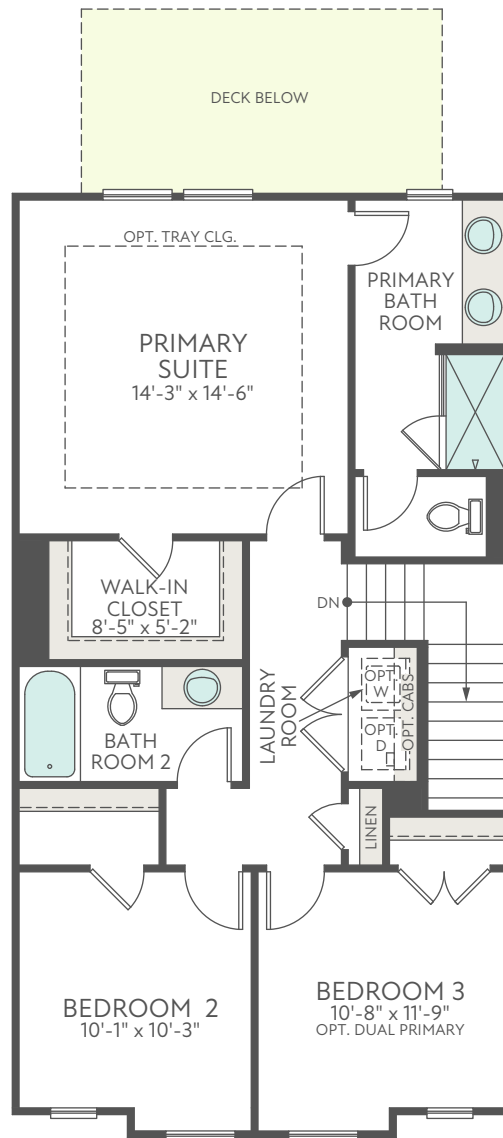

FIRST FLOOR EXTERIOR STYLE C

SECOND FLOOR EXTERIOR STYLE C

THIRD FLOOR EXTERIOR STYLE C

OPT. GOURMET KITCHEN

OPT. TILE SHOWER

OPT. TILE SHOWER AT DUAL PRIMARY

OPT. BATH ROOM 3 AT GAME ROOM

OPT. FIREPLACE

OPT. 12' SLIDING GLASS DOOR

OPT. BEDROOM 4