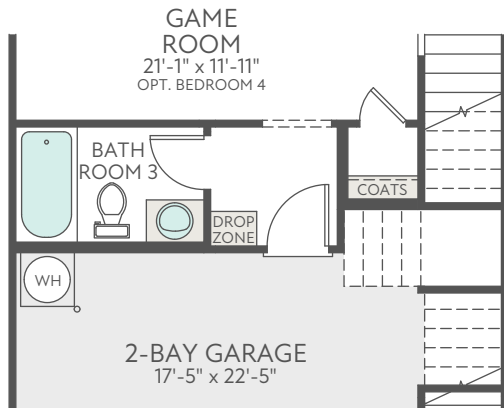

FIRST FLOOR EXTERIOR STYLE C

SECOND FLOOR EXTERIOR STYLE C

THIRD FLOOR EXTERIOR STYLE C

OPT. GOURMET KITCHEN

OPT. TILE SHOWER

OPT. TILE SHOWER AT DUAL PRIMARY

OPT. BATH ROOM 3 AT GAME ROOM

OPT. FIREPLACE

OPT. 12' SLIDING GLASS DOOR

OPT. BEDROOM 4