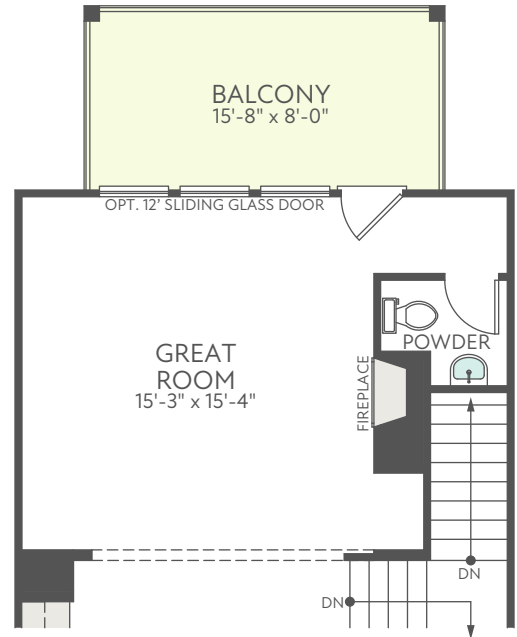

FIRST FLOOR EXTERIOR STYLE C

SECOND FLOOR EXTERIOR STYLE C

THIRD FLOOR EXTERIOR STYLE C

OPT. GOURMET KITCHEN

OPT. TILE SHOWER

OPT. TILE SHOWER AT DUAL PRIMARY

OPT. BATH ROOM 3 AT GAME ROOM

OPT. FIREPLACE

OPT. 12' SLIDING GLASS DOOR

OPT. BEDROOM 4