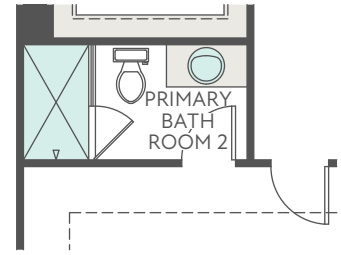

FIRST FLOOR EXTERIOR STYLE C

SECOND FLOOR EXTERIOR STYLE C

THIRD FLOOR EXTERIOR STYLE C

OPT. GOURMET KITCHEN

OPT. TILE SHOWER

OPT. TILE SHOWER AT DUAL PRIMARY

OPT. BATH ROOM 3 AT GAME ROOM

OPT. FIREPLACE

OPT. 12' SLIDING GLASS DOOR

OPT. BEDROOM 4