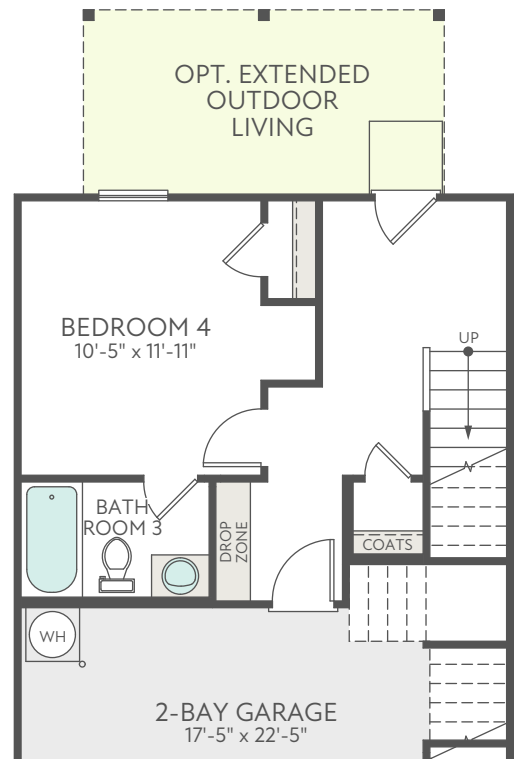

FIRST FLOOR EXTERIOR STYLE C

SECOND FLOOR EXTERIOR STYLE C

THIRD FLOOR EXTERIOR STYLE C

OPT. GOURMET KITCHEN

OPT. TILE SHOWER

OPT. TILE SHOWER AT DUAL PRIMARY

OPT. BATH ROOM 3 AT GAME ROOM

OPT. FIREPLACE

OPT. 12' SLIDING GLASS DOOR

OPT. BEDROOM 4