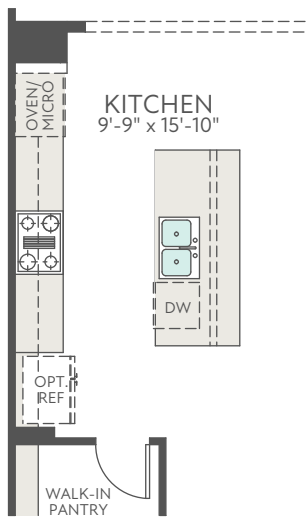

FIRST FLOOR EXTERIOR STYLE C

SECOND FLOOR EXTERIOR STYLE C

THIRD FLOOR EXTERIOR STYLE C

OPT. GOURMET KITCHEN

OPT. TILE SHOWER

OPT. TILE SHOWER AT DUAL PRIMARY

OPT. BATH ROOM 3 AT GAME ROOM

OPT. FIREPLACE

OPT. 12' SLIDING GLASS DOOR

OPT. BEDROOM 4