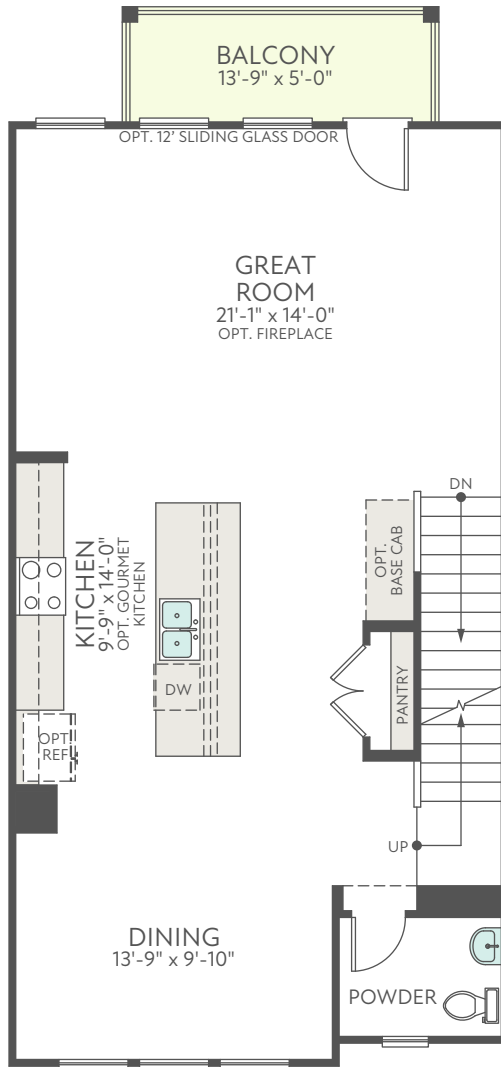

FIRST FLOOR EXTERIOR STYLE C

SECOND FLOOR EXTERIOR STYLE C

THIRD FLOOR EXTERIOR STYLE C

OPT. FIREPLACE

OPT. 12' SLIDING GLASS DOOR

OPT. GOURMET KITCHEN

OPT. BATHROOM 3 AT GAME ROOM

OPT. DUAL PRIMARY SUITE

OPT. BEDROOM 4