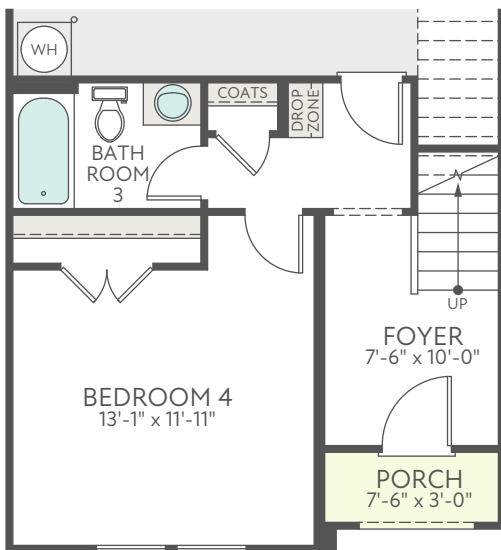

FIRST FLOOR EXTERIOR STYLE C

SECOND FLOOR EXTERIOR STYLE C

THIRD FLOOR EXTERIOR STYLE C

OPT. FIREPLACE

OPT. 12' SLIDING GLASS DOOR

OPT. GOURMET KITCHEN

OPT. BATHROOM 3 AT GAME ROOM

OPT. DUAL PRIMARY SUITE

OPT. BEDROOM 4