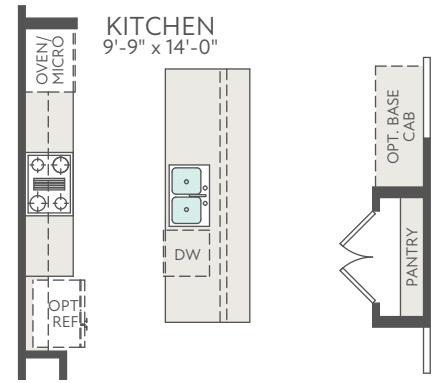

FIRST FLOOR EXTERIOR STYLE C

SECOND FLOOR EXTERIOR STYLE C

THIRD FLOOR EXTERIOR STYLE C

OPT. FIREPLACE

OPT. 12' SLIDING GLASS DOOR

OPT. GOURMET KITCHEN

OPT. BATHROOM 3 AT GAME ROOM

OPT. DUAL PRIMARY SUITE

OPT. BEDROOM 4