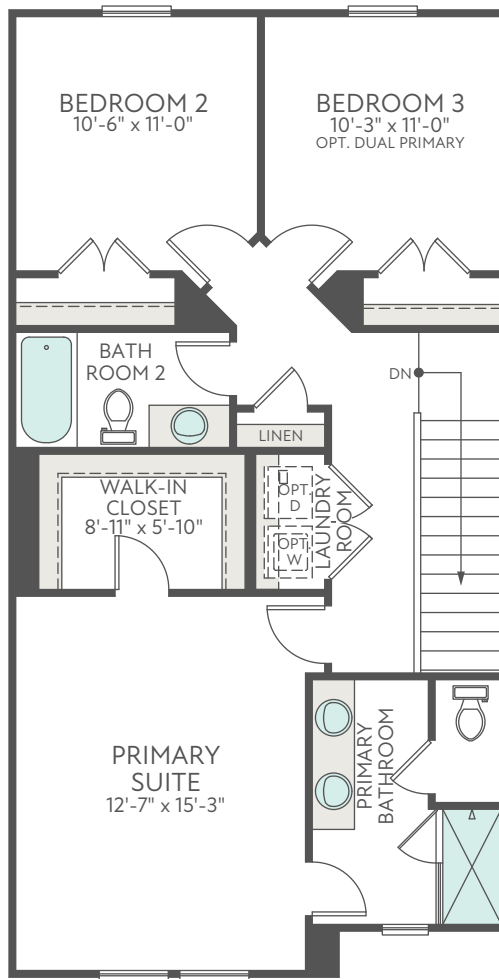

FIRST FLOOR EXTERIOR STYLE C

SECOND FLOOR EXTERIOR STYLE C

THIRD FLOOR EXTERIOR STYLE C

OPT. FIREPLACE

OPT. 12' SLIDING GLASS DOOR

OPT. GOURMET KITCHEN

OPT. BATHROOM 3 AT GAME ROOM

OPT. DUAL PRIMARY SUITE

OPT. BEDROOM 4