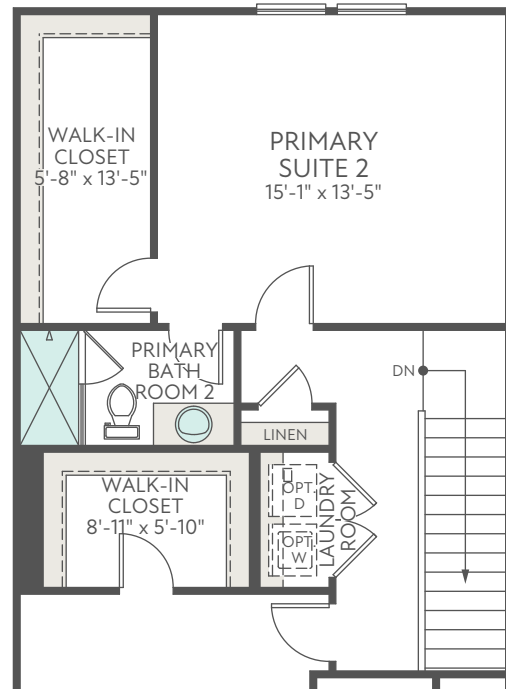

FIRST FLOOR EXTERIOR STYLE C

SECOND FLOOR EXTERIOR STYLE C

THIRD FLOOR EXTERIOR STYLE C

OPT. FIREPLACE

OPT. 12' SLIDING GLASS DOOR

OPT. GOURMET KITCHEN

OPT. BATHROOM 3 AT GAME ROOM

OPT. DUAL PRIMARY SUITE

OPT. BEDROOM 4