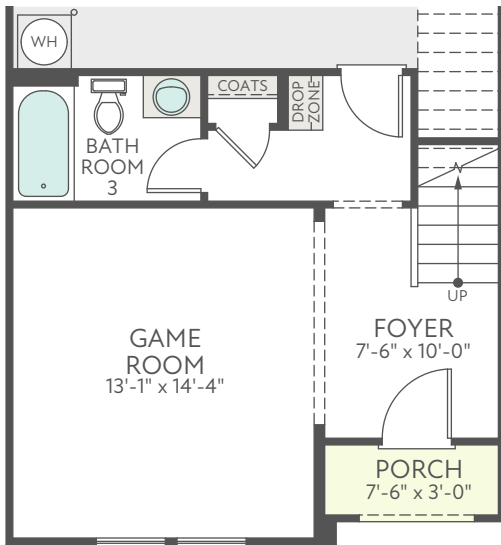

FIRST FLOOR EXTERIOR STYLE C

SECOND FLOOR EXTERIOR STYLE C

THIRD FLOOR EXTERIOR STYLE C

OPT. FIREPLACE

OPT. 12' SLIDING GLASS DOOR

OPT. GOURMET KITCHEN

OPT. BATHROOM 3 AT GAME ROOM

OPT. DUAL PRIMARY SUITE

OPT. BEDROOM 4